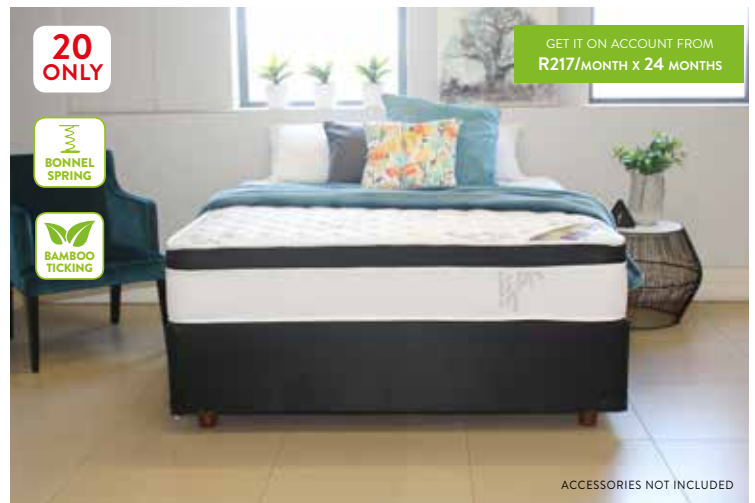

R12 999
SAVE R4 000
WAS R16 999

20
ONLY

GET IT ON ACCOUNT FROM
R217/MONTH x 24 MONTHS

ACCESSORIES NOT INCLUDED

BEDMART. BAMBOO CLASSIC SPINE
QUEEN BED SET

R3 499
SAVE R1 500
WAS R4 999

Massive Savings ON RECLINER SETS