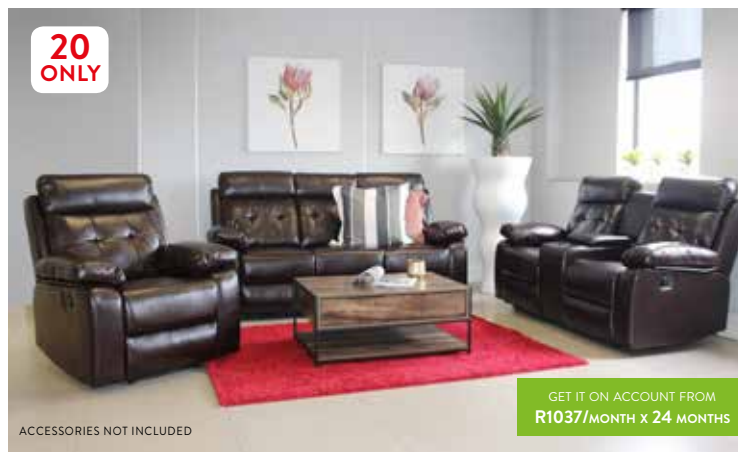

20 ONLY

CONNECTICUT
3 PIECE 5 ACTION RECLINER SET
INCLUDES CONSOLE. ACCESSORIES NOT INCLUDED

R19 999

SAVE R5 000
WAS R24 999

GET IT ON ACCOUNT FROM
R1037/MONTH X 24 MONTHS